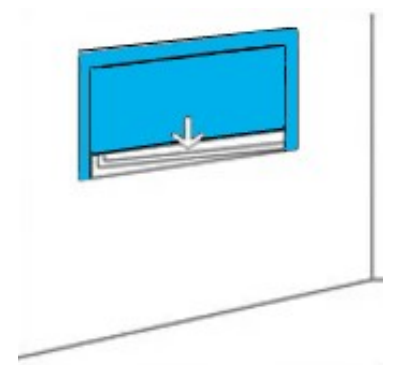

The Warrior Fire Shutter FZ range was designed and engineered as a neat solution to meet requirements of AS3959.4. The Warrior range is approved for at least 30 minutes fire protection (-/30/-). It is also made in Australia by a 100% owned and operated Australian company.