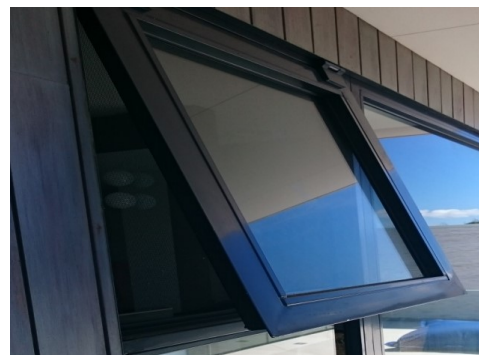

Warrior Operable Window

The Warrior Operable window range consists of a winder and mesh system. The Warrior Window range is highly customisable, framing can be powder coated any colour in the Dulux Duralloy range to match clients tastes and building façade.